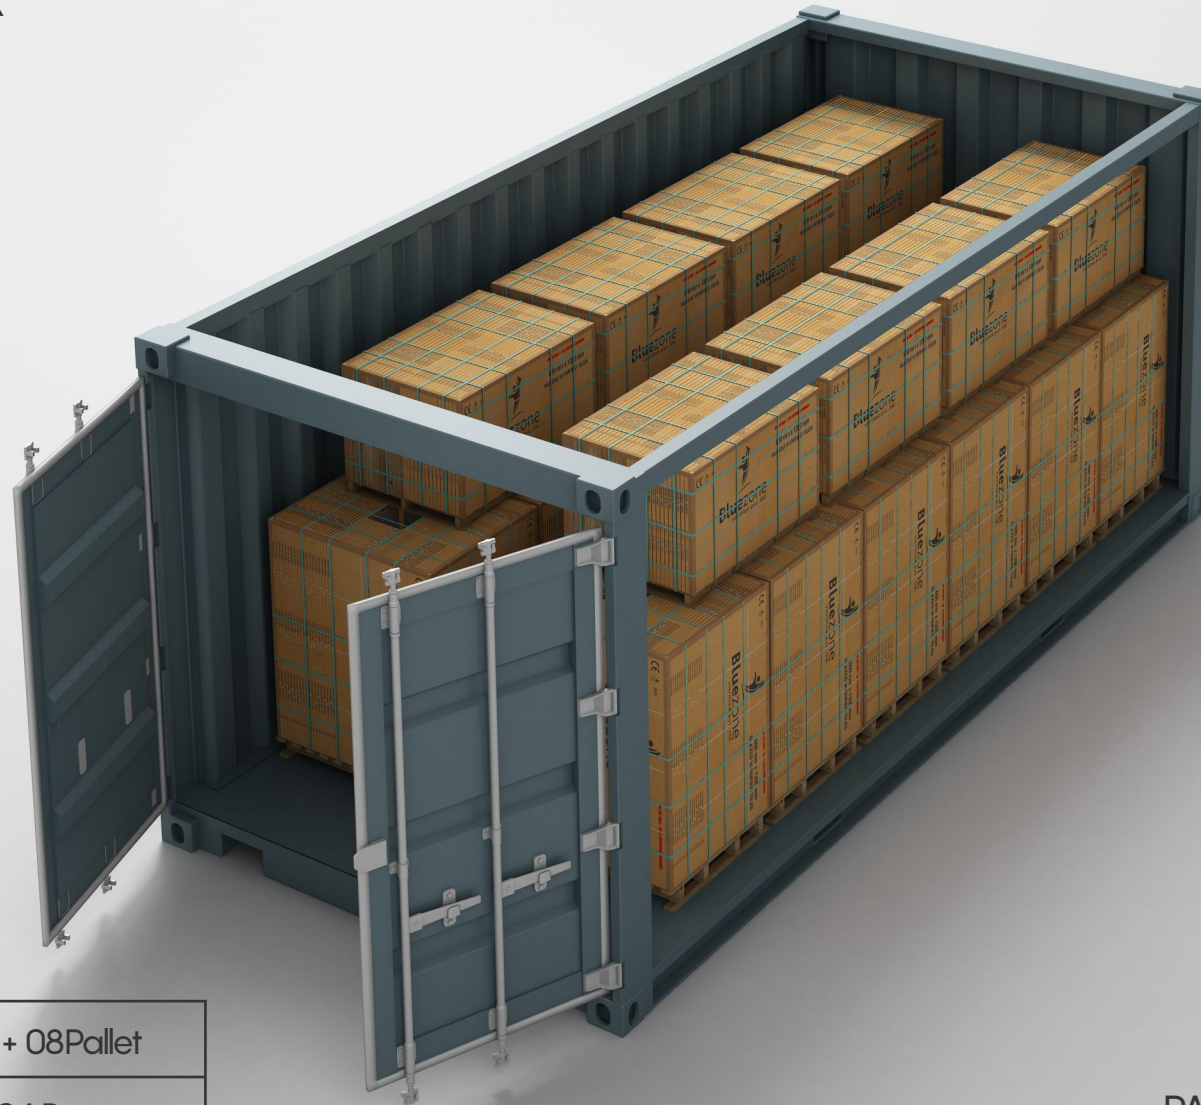

Pallet Packing Manual

20ft CONTAINER

For 600x1200mm Tiles

CONTAINER DETAILS

Pallet / Container	12 + 08Pallet
Box / Container	1024 Box
Area / Container	1474.56 sq mtr
Wt. / Container	27950 kg

PALLET LAYER

11	09 07	0705	05	03 03	01 01
12	10 08	0806	06	04 04	02 02