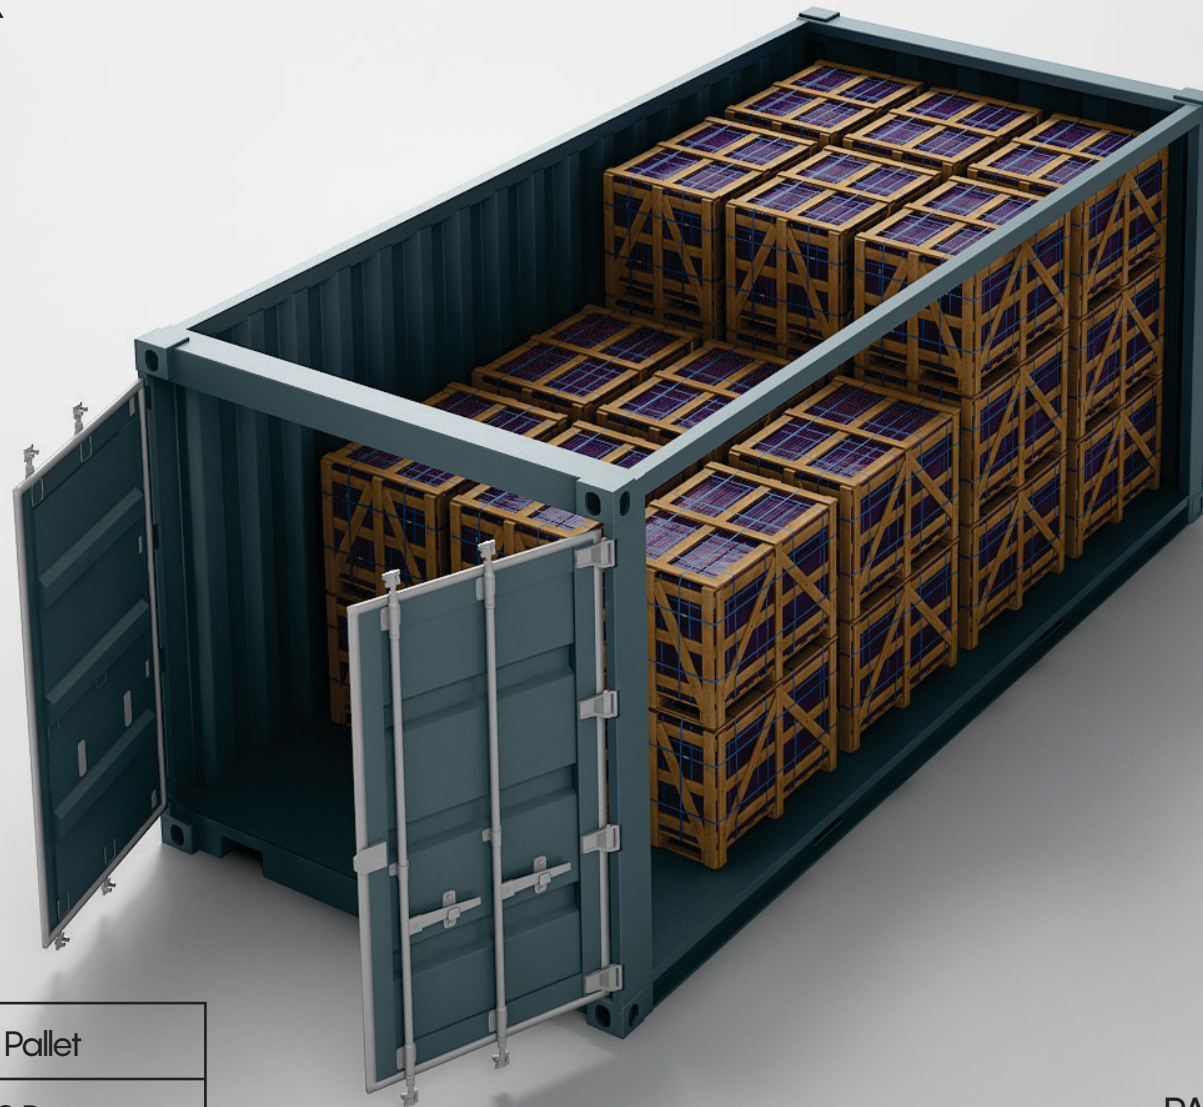

Pallet Packing Manual

20ft CONTAINER

For 600x1200mm Tiles

CONTAINER DETAILS

Pallet / Container	30 Pallet
Box / Container	960 Box
Area / Container	1382.40 sq mtr
Wt. / Container	27500 kg

PALLET LAYER

10|22	07|19	04|16|28	01|13|25
11|23	08|20	05|17|29	02|14|26
12|24	09|21	06|18|30	03|15|27