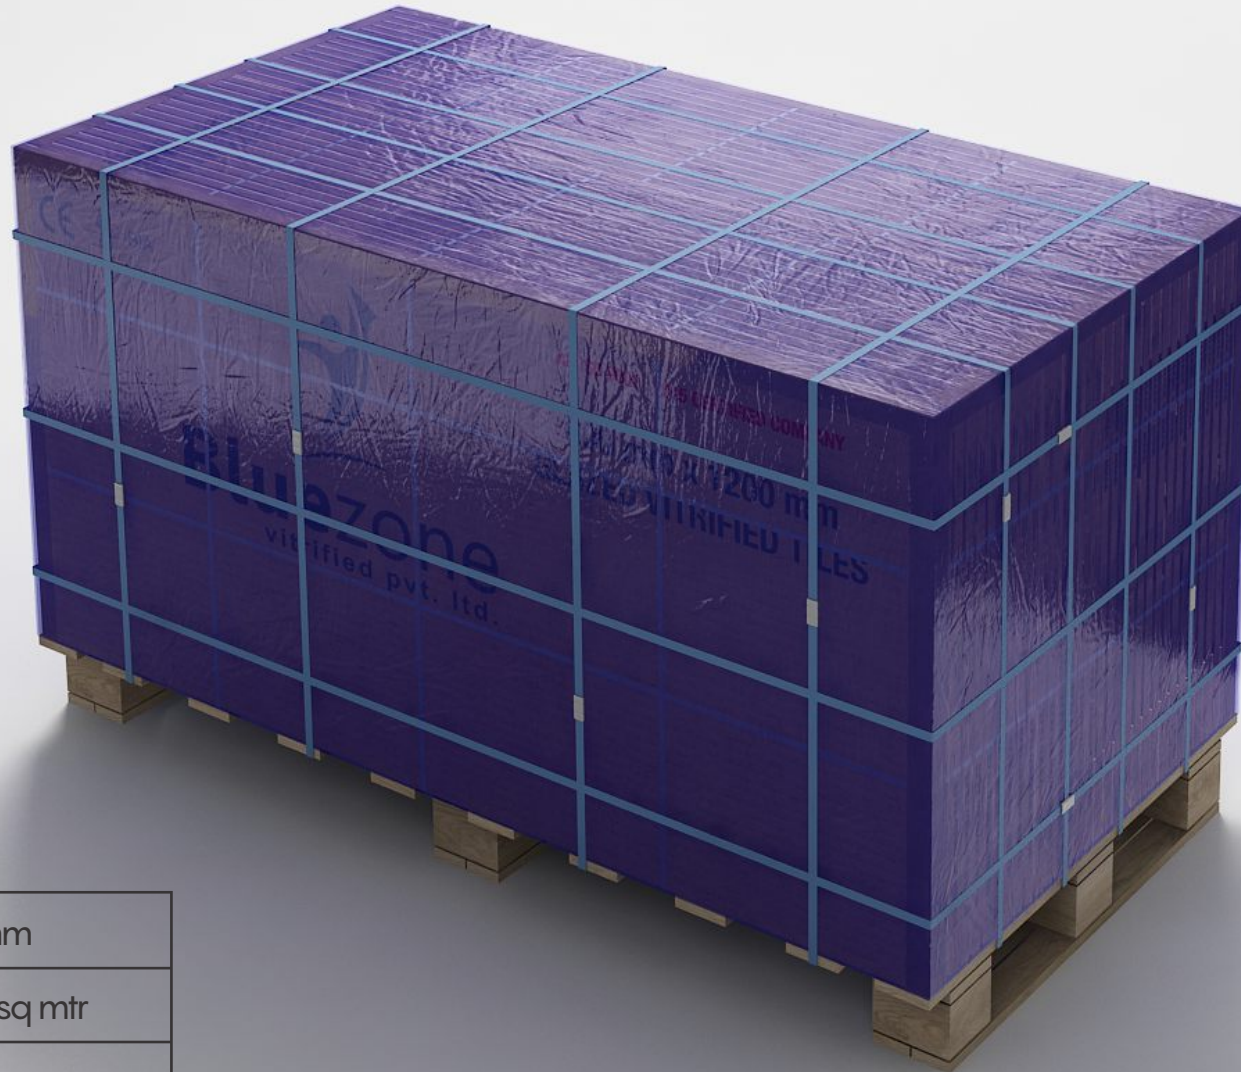

32 BOX PALLET

For 600x1200mm Tiles

PALLET PACKING DETAILS

Thickness	9.0mm
Area / Box	1.44 sq mtr
Pcs / Box	2 pcs
Wt. / Box	27.20 kg
Box / Pallet	32 Box