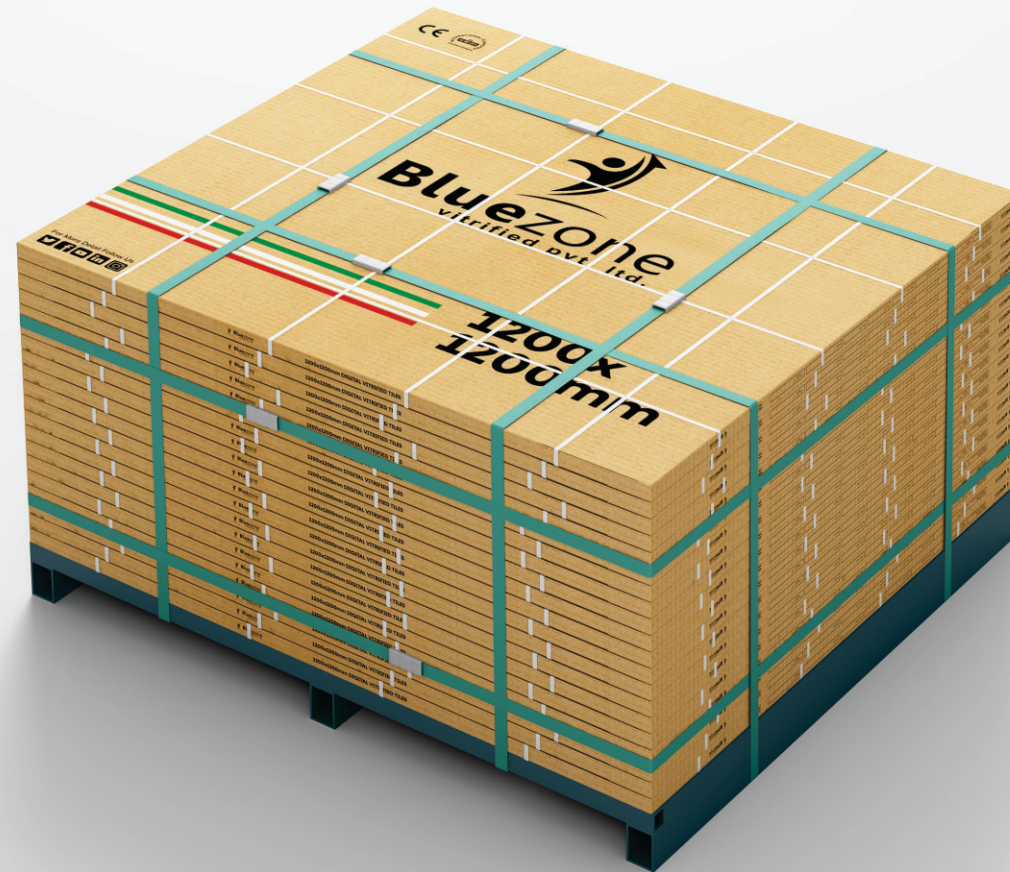

20 BOX PALLET (Patent 02)

For 1200x1200mm Tiles

Patent 02 PALLET PACKING DETAILS

Thickness	9.0mm
Area / Box	2.88sq mtr
Pcs / Box	2 pcs
Wt. / Box	58.00 kg
Box / Pallet	20 Box