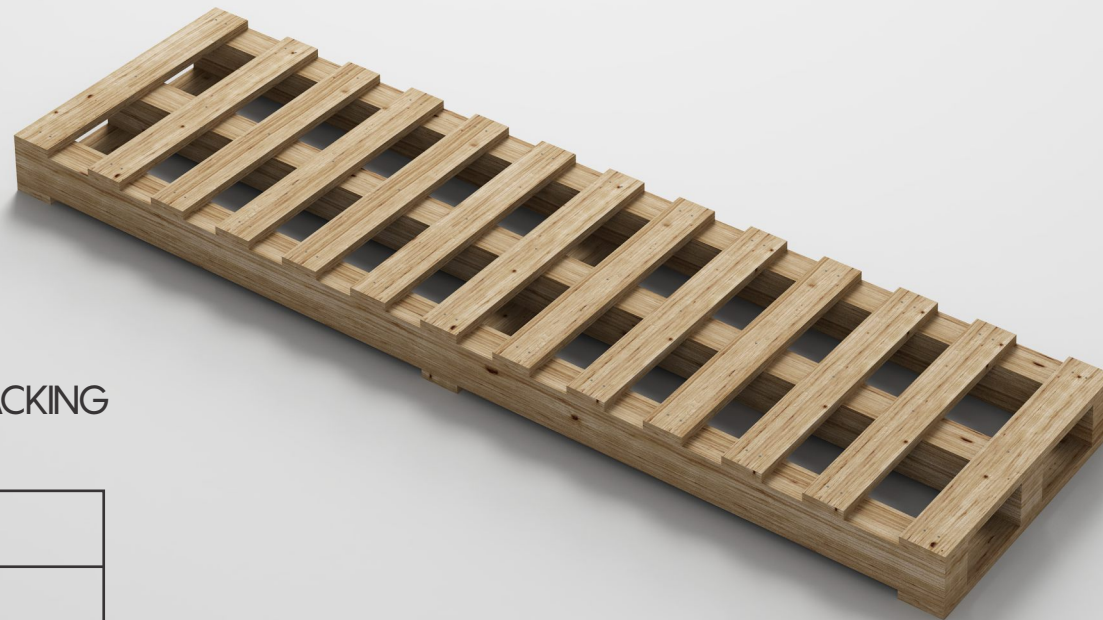

# EMPTY PALLET (Patent 01)

For 1200x1800mm Tiles

STANDARD (WOOD) PALLET PACKING  
WITH HEATED BLUEBAG

Size	22"x72"
Weight	25 kg