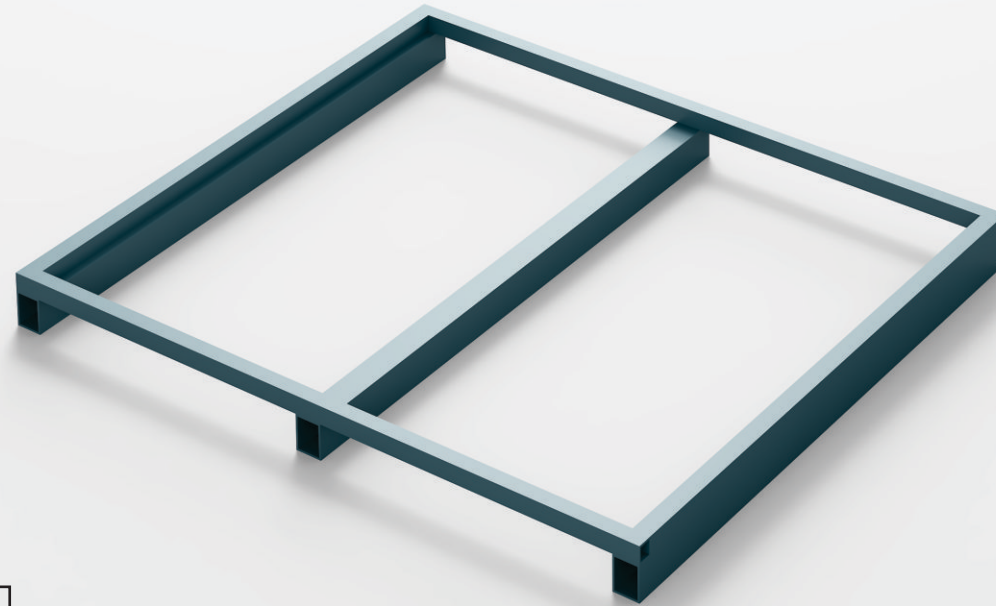

Pallet Packing Manual

EMPTY PALLET (Patent 02)

For 1200x1200mm Tiles

IRON FRAME PALLET PACKING

Size	48"x48"
Weight	39.5 kg