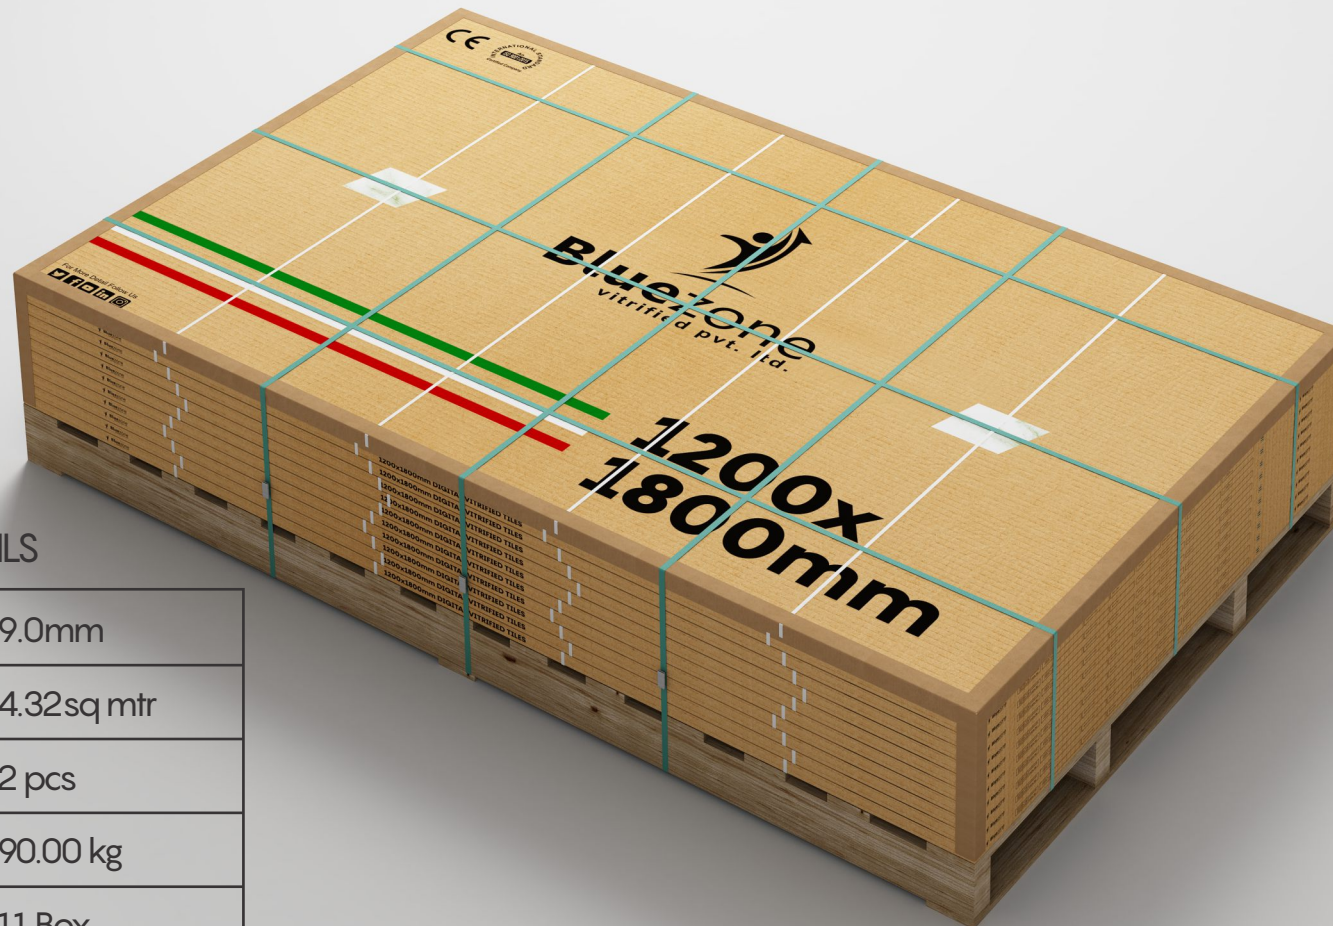

18 BOX PALLET (Patent 02)

For 1200x1800mm Tiles

Patent 02 PALLET PACKING DETAILS

Thickness	9.0mm
Area / Box	4.32sq mtr
Pcs / Box	2 pcs
Wt. / Box	90.00 kg
Box / Pallet	11 Box