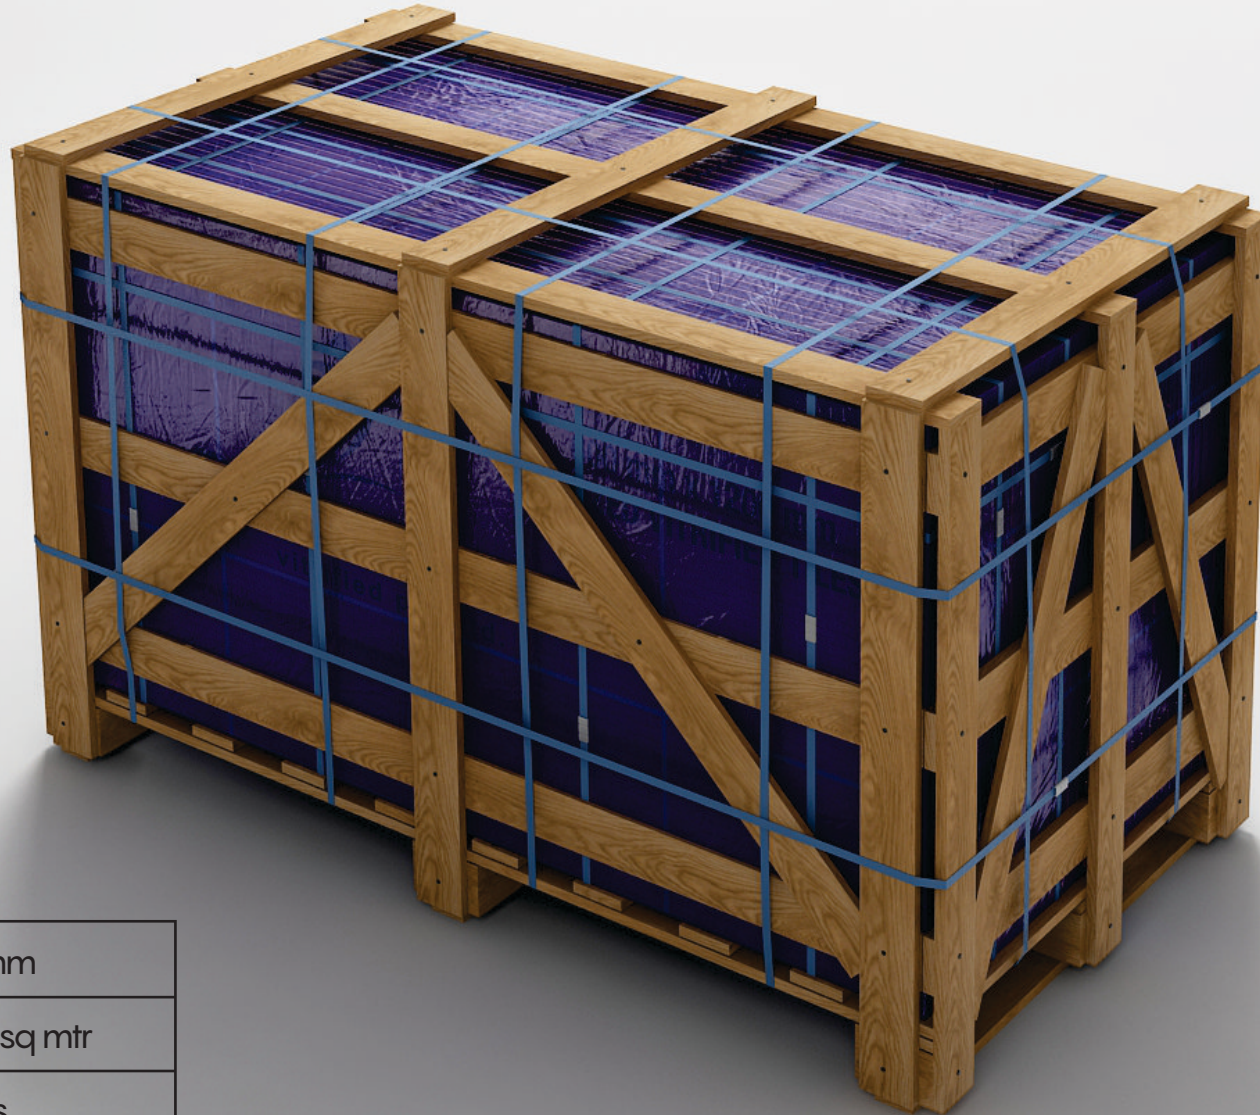

30 BOX PALLET

For 600x1200mm Tiles

PALLET PACKING DETAILS

Thickness	9.0mm
Area / Box	1.44 sq mtr
Pcs / Box	2 pcs
Wt. / Box	27.20 kg
Box / Pallet	32 Box