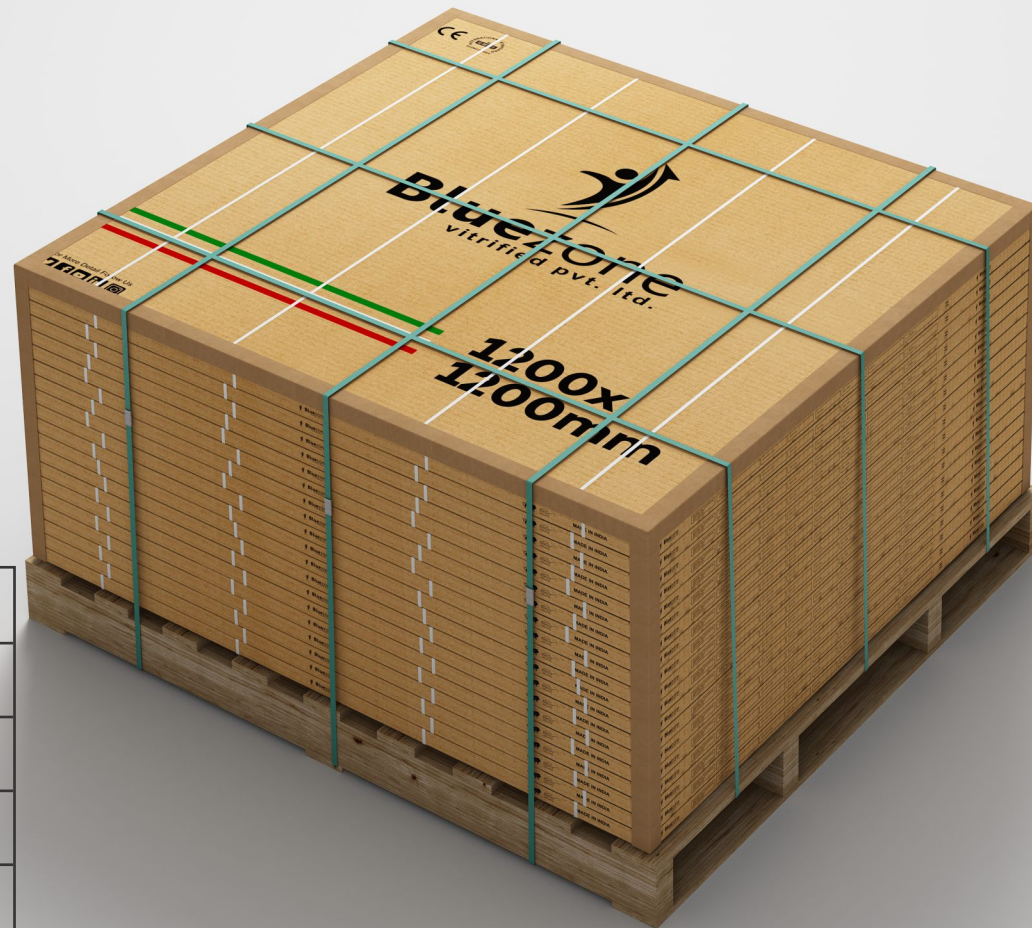

20 BOX PALLET (Patent 02)

For 1200x1200mm Tiles

Patent 02 PALLET PACKING DETAILS

Thickness	9.0mm
Area / Box	2.88sq mtr
Pcs / Box	2 pcs
Wt. / Box	58.50 kg
Box / Pallet	20 Box