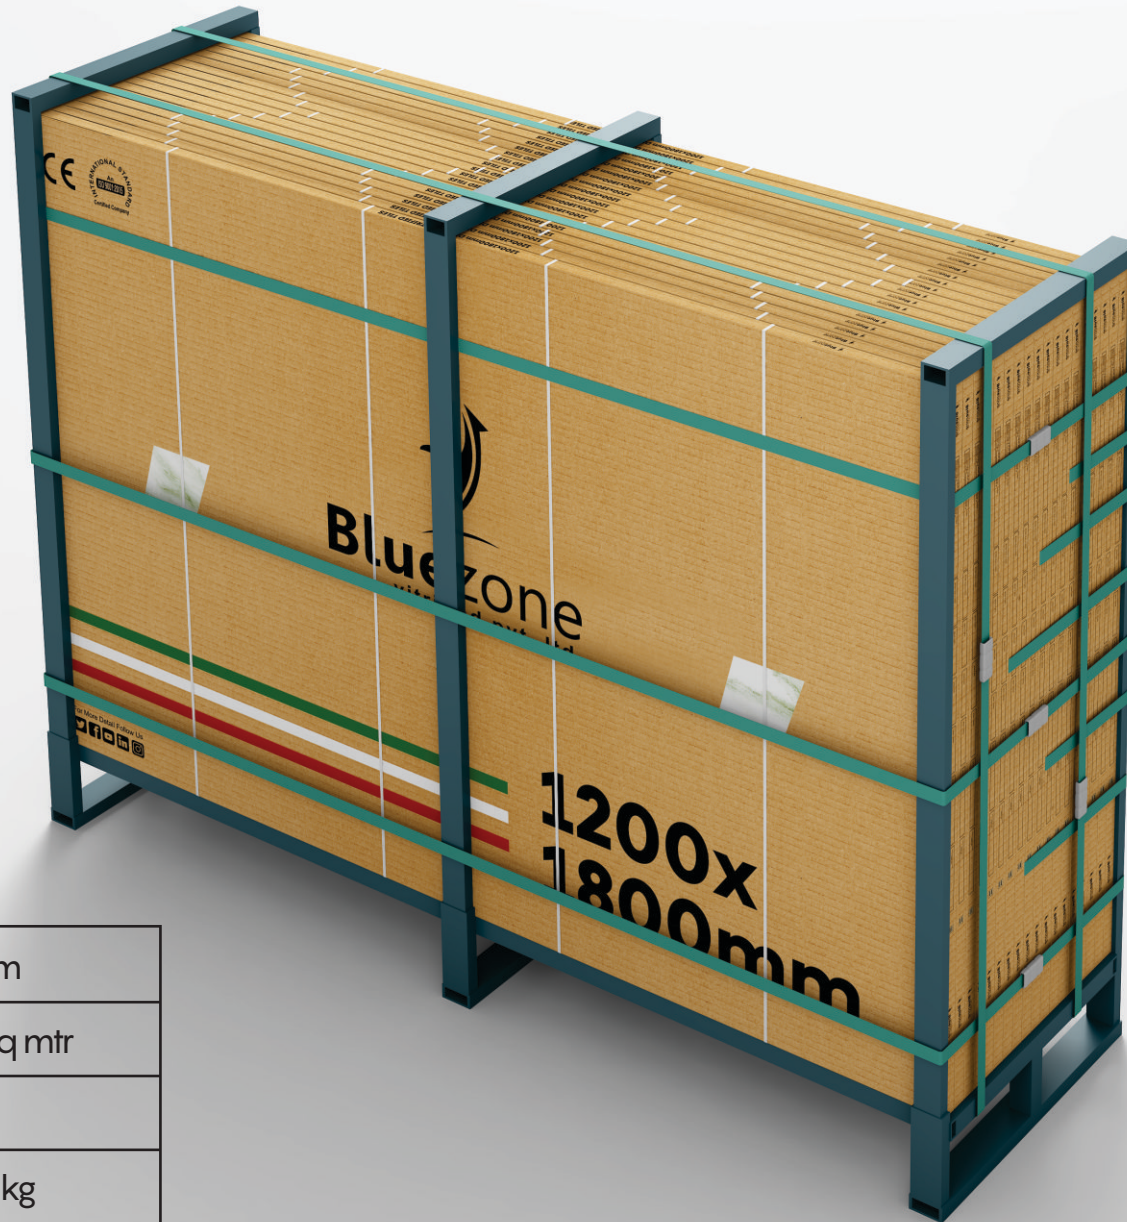

18 BOX PALLET

For 1200x1800mm Tiles

PALLET PACKING DETAILS

Thickness	9.0mm
Area / Box	4.32sq mtr
Pcs / Box	2 pcs
Wt. / Box	91.00 kg
Box / Pallet	18 Box