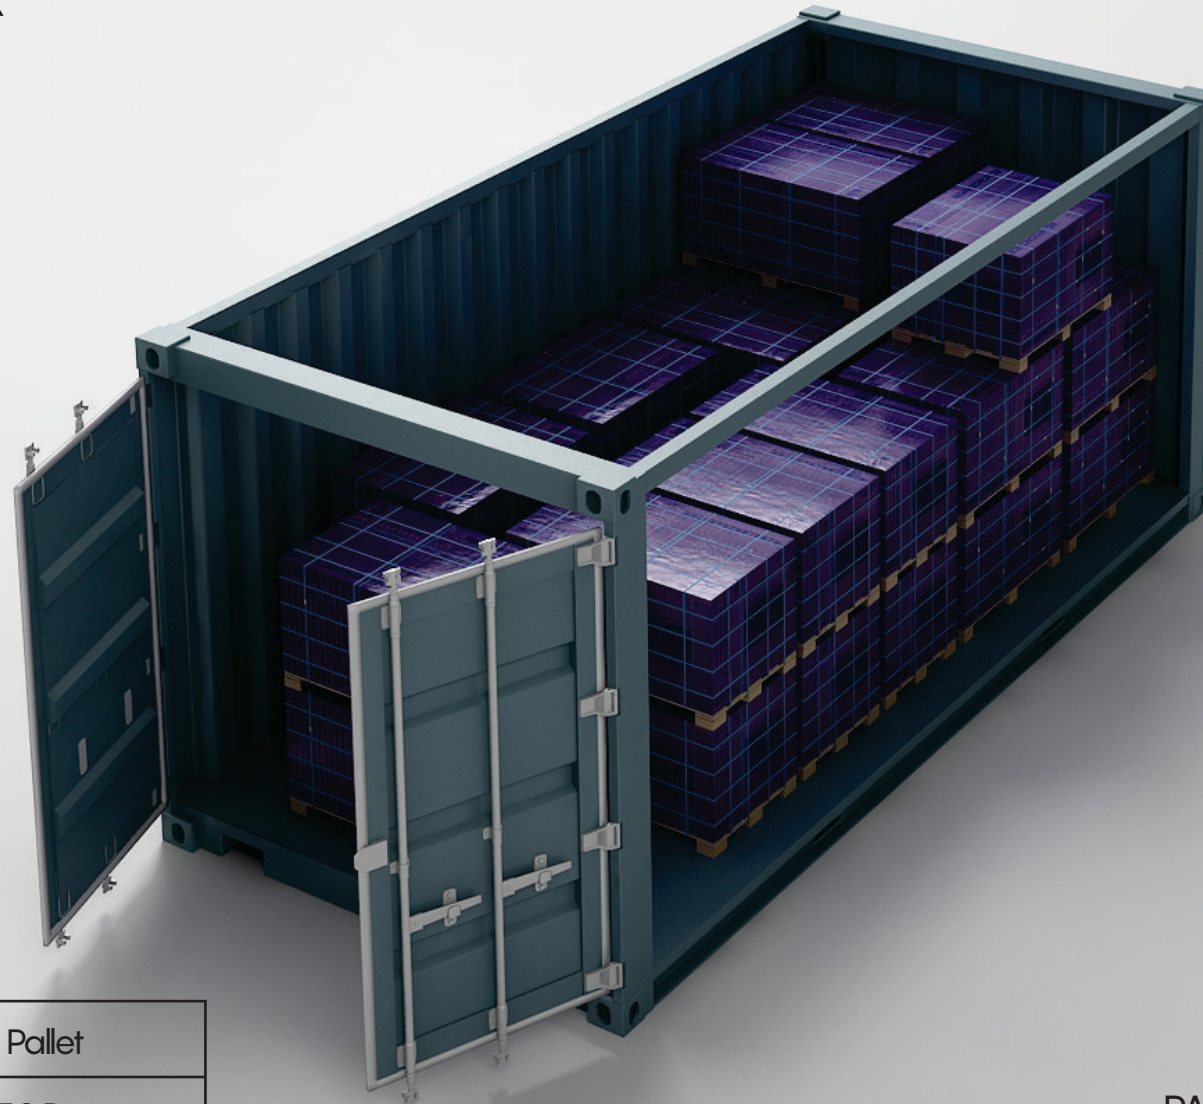

Pallet Packing Manual

20ft CONTAINER

For 600x600mm Tiles

CONTAINER DETAILS

Pallet / Container	25 Pallet
Box / Container	1050 Box
Area / Container	1512 sq mtr
Wt. / Container	27750 kg

PALLET LAYER

	07 | 17	06 | 16	03	02	01
21			13	12	11
22	10	09	08	05	04
	20	19	18	15	14