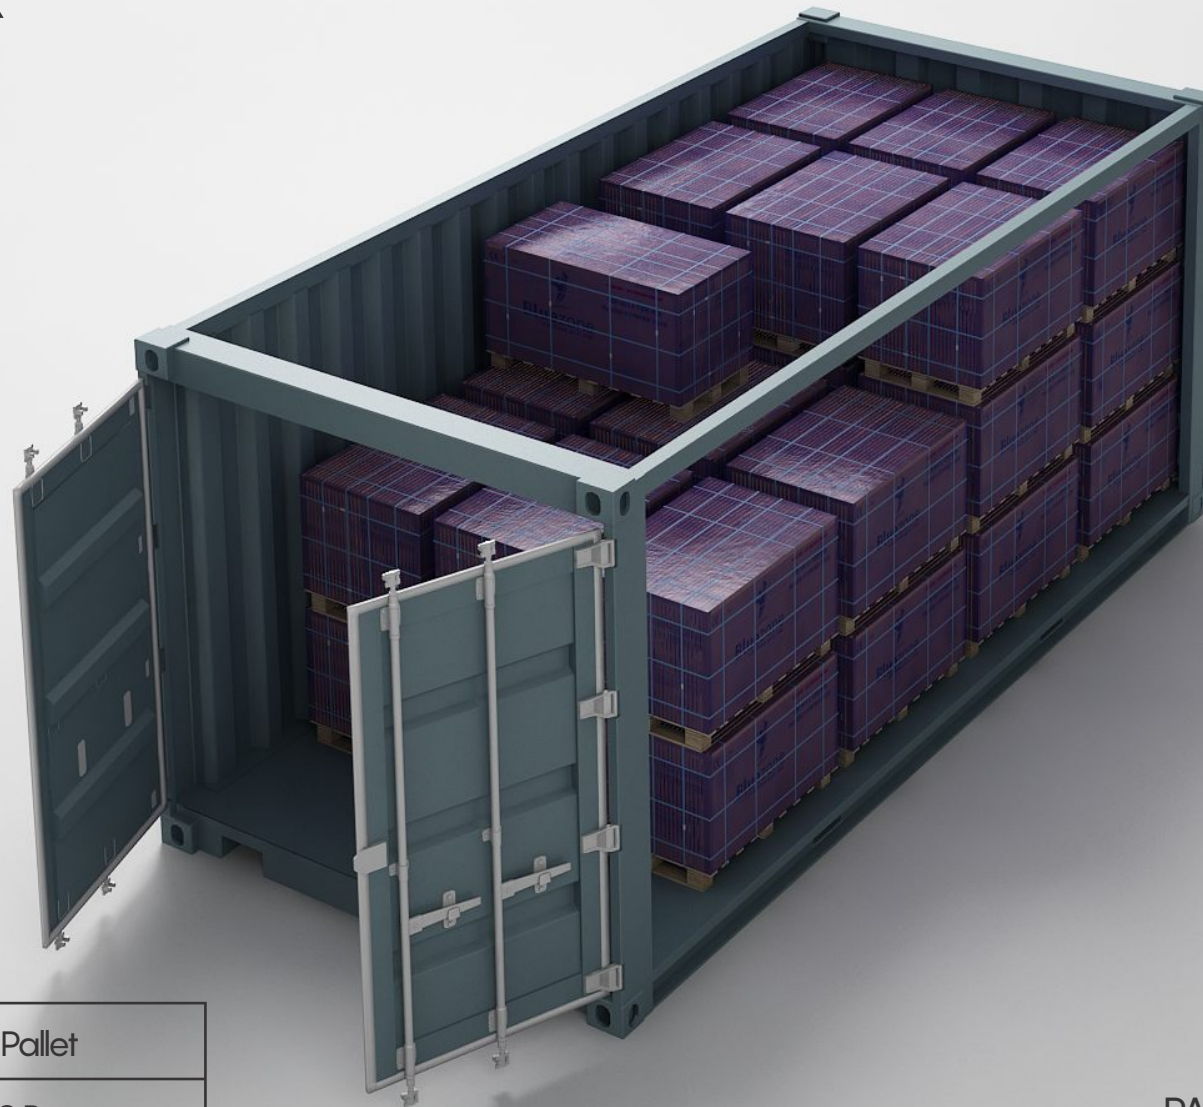

Pallet Packing Manual

20ft CONTAINER

For 600x1200mm Tiles

CONTAINER DETAILS

Pallet / Container	31 Pallet
Box / Container	992 Box
Area / Container	1428.48 sq mtr
Wt. / Container	27900 kg

PALLET LAYER

10|22	07|19	04|16|28	01|13|25
11|23	08|20	05|17|29	02|14|26
12|24	09|21	06|18|30	03|15|27